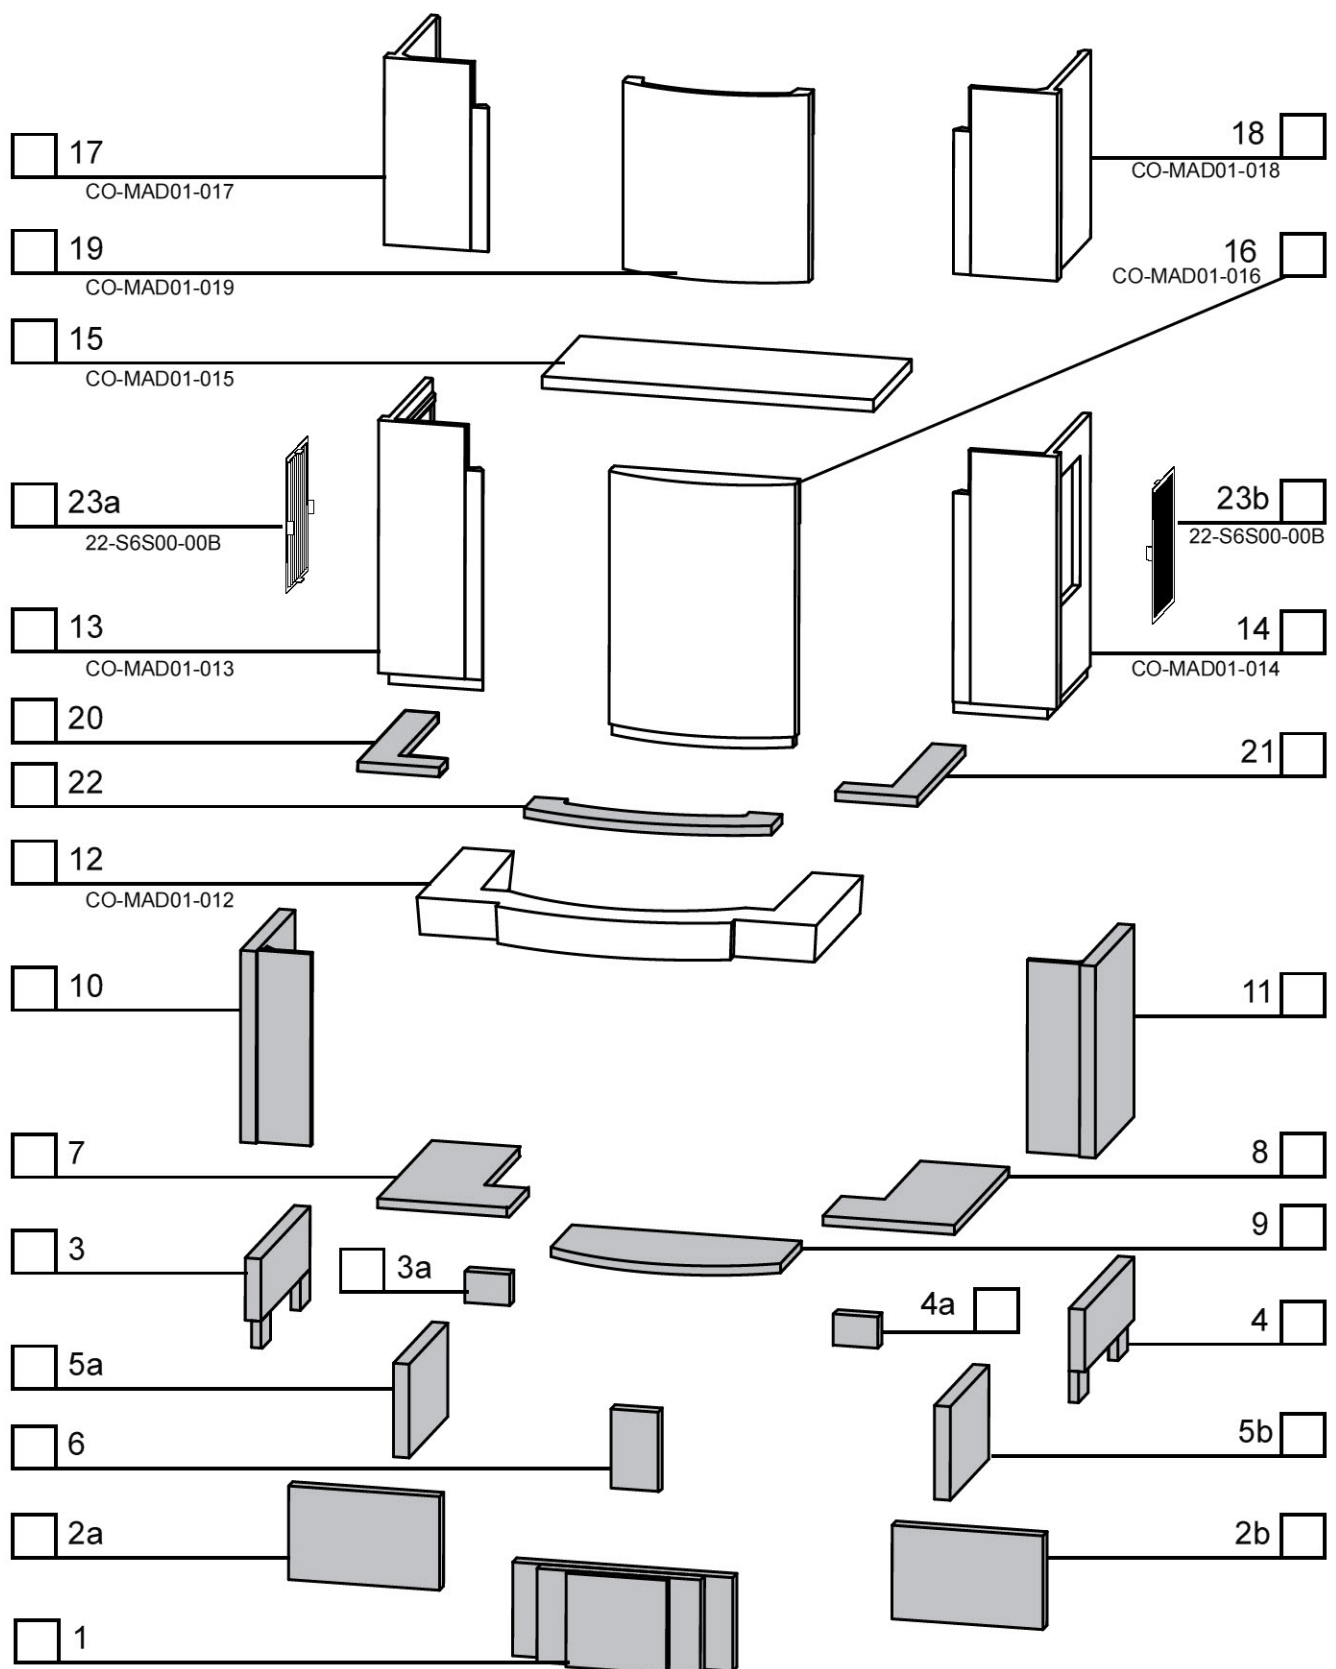

Madrid FP-MAD01-100

Marble parts - MZ-MAD01-303

Installation manual

Glue

Adjusting wedges

(10pcs)

24

25